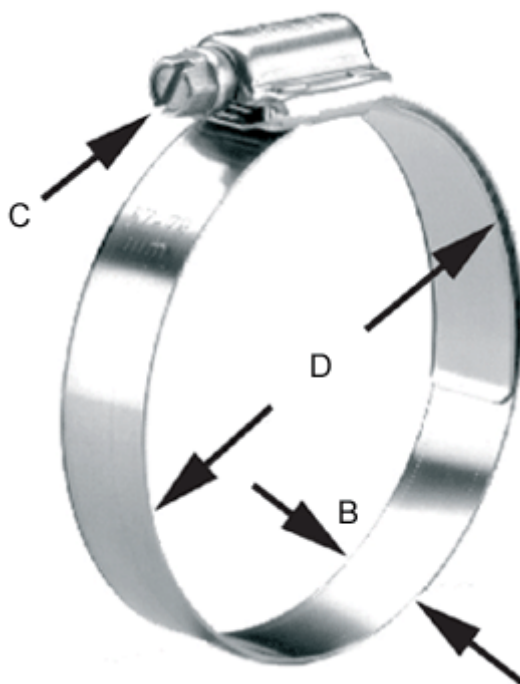

Article number: 021567804056

Description: Norma worm drive hose clamp
HD 45-67/16 C8 W4

Measures

C (screw type) = C8 hexagon slotted screw sw 8

Diameter D = 45-67

Width B = 16